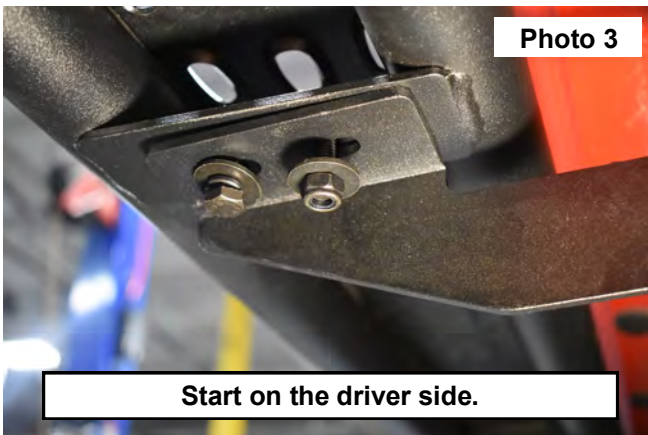

3. On the driver side, place the driver side step board on the mounting brackets. Align the mounting brackets to the steps and secure using the supplied flag nuts in the step. Install the supplied bolts in the flag nut and supplied nuts and washers. **See Photo 3.**
4. After all hardware has been installed, tighten hardware using a 13mm socket/ wrench. **See Photo 4.**
5. Proceed to the passenger side and repeat installation.