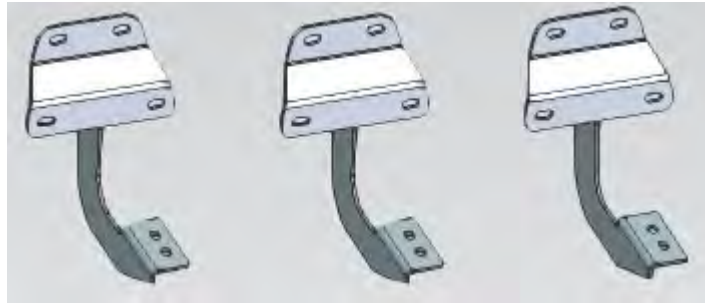

Bracket Orientation / Location

← Driver Front

INSTALLATION INSTRUCTIONS

1. Locate the driver and passenger side steps using the illustration above.
2. Starting on the driver side, place the brackets on the factory studs as shown in **Photo 1 & 2** and secure with the nuts and washers supplied. Do not tighten at this time.