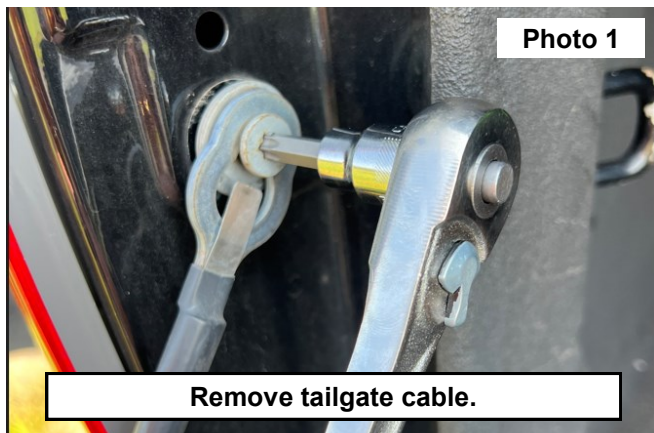

Periodically check all hardware for tightness.

KIT CONTENTS:

- 1 - Tailgate Assist Piston
- 1 - Tailgate Cable Bracket

Hardware Included:

- 1 - Threaded ball Insert

Tools Required:

- T-40 Torx
- 13mm Wrench
- Small Pry Tool

3. Remove factory tailgate bolt using a T40 Torx. Install threaded ball insert with a 13mm wrench. **See Photo 3 and Photo 4.**

4. Install the tailgate piston with the cylinder going towards the bracket side and the piston going to the tailgate side. Release the spring clips on the ball ends of the piston with a small pry tool. Snap the clips back into place once finished. **See Photo 5.**