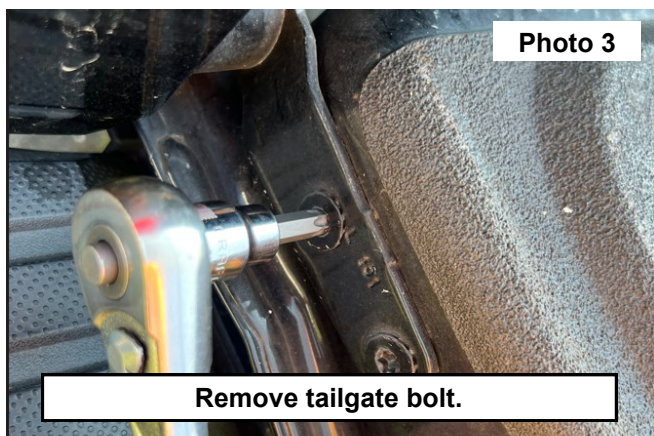

4. Install the tailgate piston with the cylinder going towards the bracket side and the piston going to the tailgate side. Release the spring clips on the ball ends of the piston with a small pry tool. Snap the clips back into place once finished. **See Photo 5.**