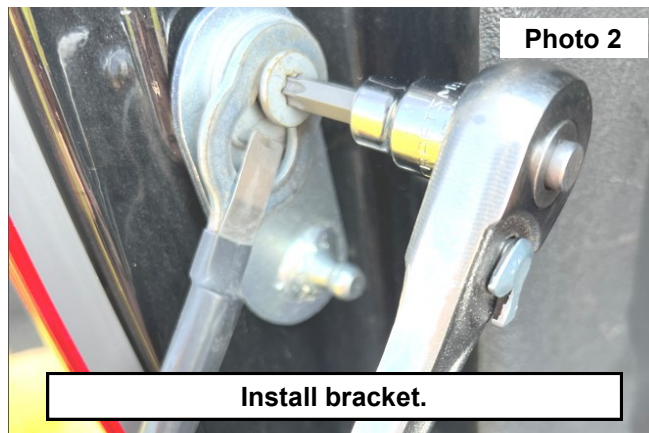

Periodically check all hardware for tightness.

KIT CONTENTS:

- 1 - Tailgate Assist Piston
- 1 - Tailgate Cable Bracket

Hardware Included:

- 1 - Threaded ball Insert

Tools Required:

- T-40 Torx
- 13mm Wrench
- Small Pry Tool

3. Remove factory tailgate bolt using a T40 Torx. Install threaded ball insert with a 13mm wrench. **See Photo 3 and Photo 4.**

4. Install the tailgate piston with the cylinder going towards the bracket side and the piston going to the tailgate side. Release the spring clips on the ball ends of the piston with a small pry tool. Snap the clips back into place once finished. **See Photo 5.**