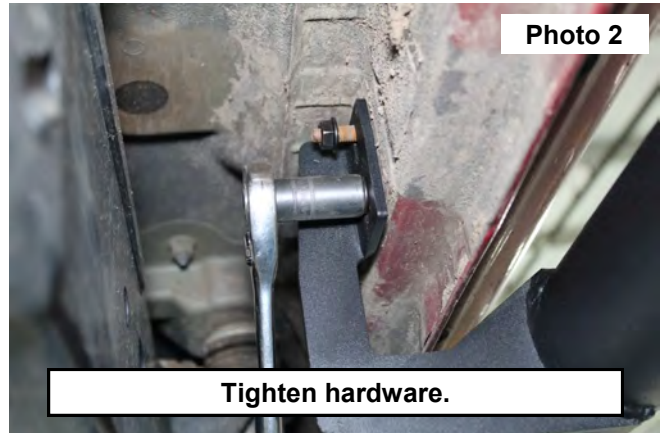

INSTALLATION INSTRUCTONS

1. Locate the driver and passenger side steps.
2. Place the step brackets on the studs in the rocker panel of the truck.
3. Use Supplied 8mm flange nuts to attach the step. **See Photo 1.**
4. Tighten the nuts using a 13mm socket.. **See Photo 2.**

5. Repeat for other side of truck.
6. Place endcaps in the tubes. **See Photo 3.**
7. Place two of the supplied tube protector for each step hoop. **See Photo 4.**