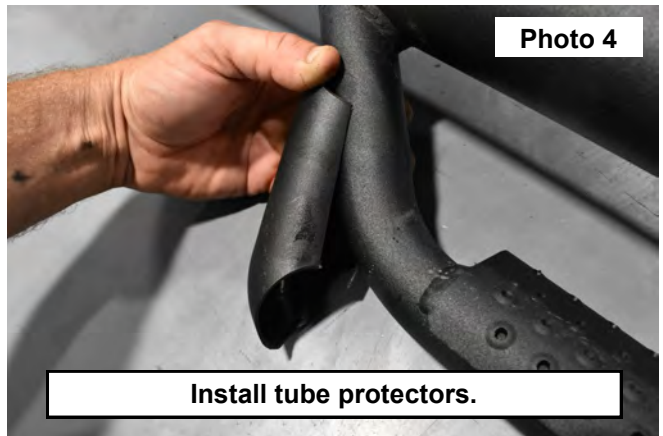

By purchasing any item sold by Rough Country, LLC, the buyer expressly warrants that he/she is in compliance with all applicable, State, and Local laws and regulations regarding the purchase, ownership, and use of the item. It shall be the buyers responsibility to comply with all Federal, State and Local laws governing the sales of any items listed, illustrated or sold. The buyer expressly agrees to indemnify and hold harmless Rough Country, LLC for all claims resulting directly or indirectly from the purchase, ownership, or use of the items.