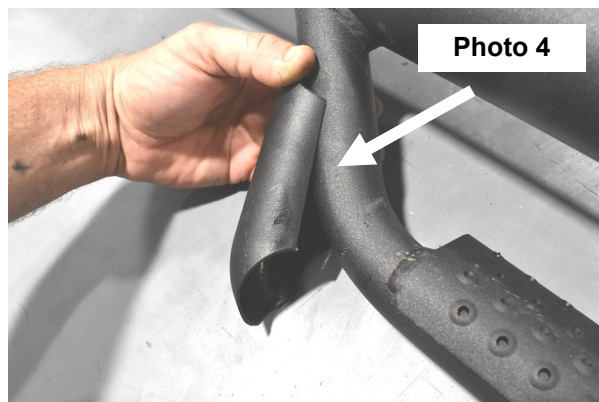

By purchasing any item sold by Rough Country, LLC, the buyer expressly warrants that he/she is in compliance with all applicable , State, and Local laws and regulations regarding the purchase, ownership, and use of the item. It shall be the buyers responsibility to comply with all Federal, State and Local laws governing the sales of any items listed, illustrated or sold. The buyer expressly agrees to indemnify and hold harmless Rough Country, LLC for all claims resulting directly or indirectly from the purchase, ownership, or use of the items.