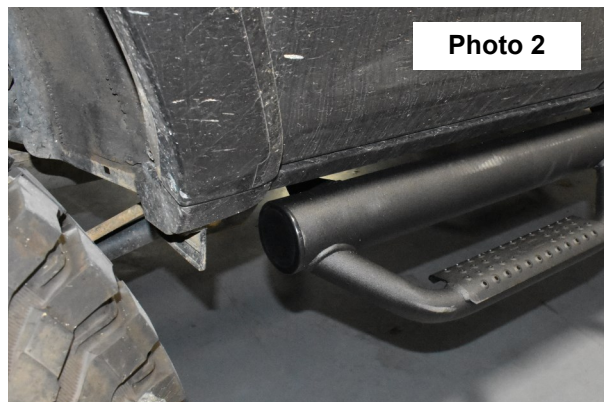

ROUGH COUNTRY

SUSPENSION SYSTEMS®

TOYOTA 2010-23 4RUNNER NERF STEP

Thank you for choosing Rough Country for all your suspension needs.

Rough Country recommends a certified technician install this system. In addition to these instructions, professional knowledge of disassemble/reassembly procedures as well as post installation checks must be known. Attempts to install this system without this knowledge and expertise may jeopardize the integrity and/or operating safety of the vehicle.

- Ratchet
- 13mm Socket
- Torque Wrench

1. Locate the driver and passenger side steps.
2. Align the step brackets with the factory mounting holes in the rocker panel of the truck.
3. Use the (5) supplied 8mm bolts, flat washers, and lock washers to attach the step. **NOTE:** The front bracket will only use one bolt, washer, and lock washer. Tighten with a 13mm wrench. **See Photo 1.**
4. Repeat process on the opposite side of the truck.
5. Install the flat end cap on the rear end of the step. **See Photo 2.**