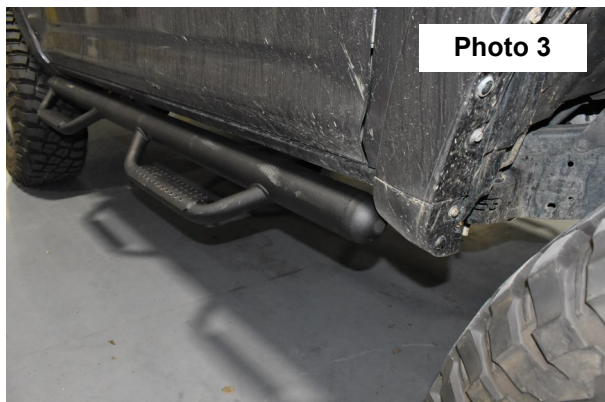

By purchasing any item sold by Rough Country, LLC, the buyer expressly warrants that he/she is in compliance with all applicable , State, and Local laws and regulations regarding the purchase, ownership, and use of the item. It shall be the buyers responsibility to comply with all Federal, State and Local laws governing the sales of any items listed, illustrated or sold. The buyer expressly agrees to indemnify and hold harmless Rough Country, LLC for all claims resulting directly or indirectly from the purchase, ownership, or use of the items.