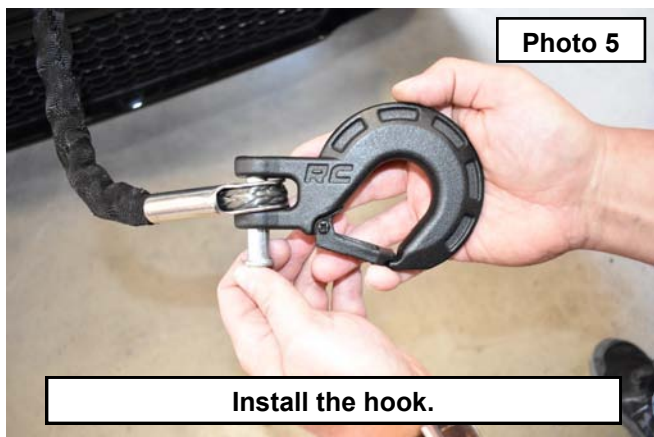

## INSTALLATION INSTRUCTIONS

1. If installed remove the tow hook, hawse fairlead.
2. Install the rope into the hawse fairlead hook mount. **See Photo 1.**
3. Install the rope into the hawse fairlead. **See Photo 2.**

4. Install the 2 supplied 12mm-1.75 x 35mm hex head bolts use the appropriate hardware supplied with the winch kit. Tighten using a 19mm socket. **See Photos 3 and 4.**

5. Install the hook with the mounting pin. Secure using a cotter pin. **See Photo 5.**
6. Wrap the rope around one end on the hawse fairlead hook mount, then attaching the hook to the opposite end. Use the winch motor to snug the winch rope into place. **See Photo 6.**