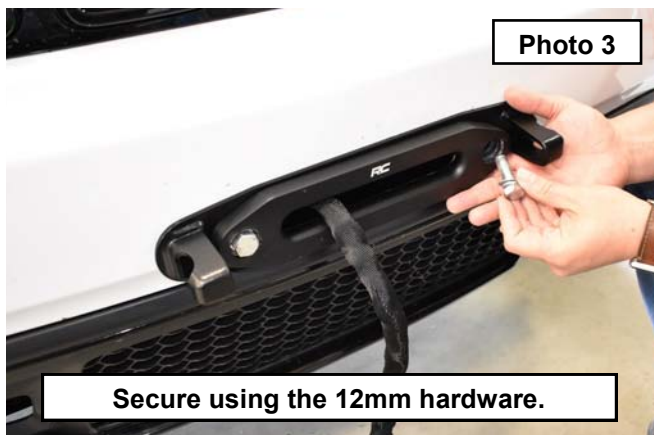

5. Install the hook with the mounting pin. Secure using a cotter pin. **See Photo 5.**
6. Wrap the rope around one end on the hawse fairlead hook mount, then attaching the hook to the opposite end. Use the winch motor to snug the winch rope into place. **See Photo 6.**